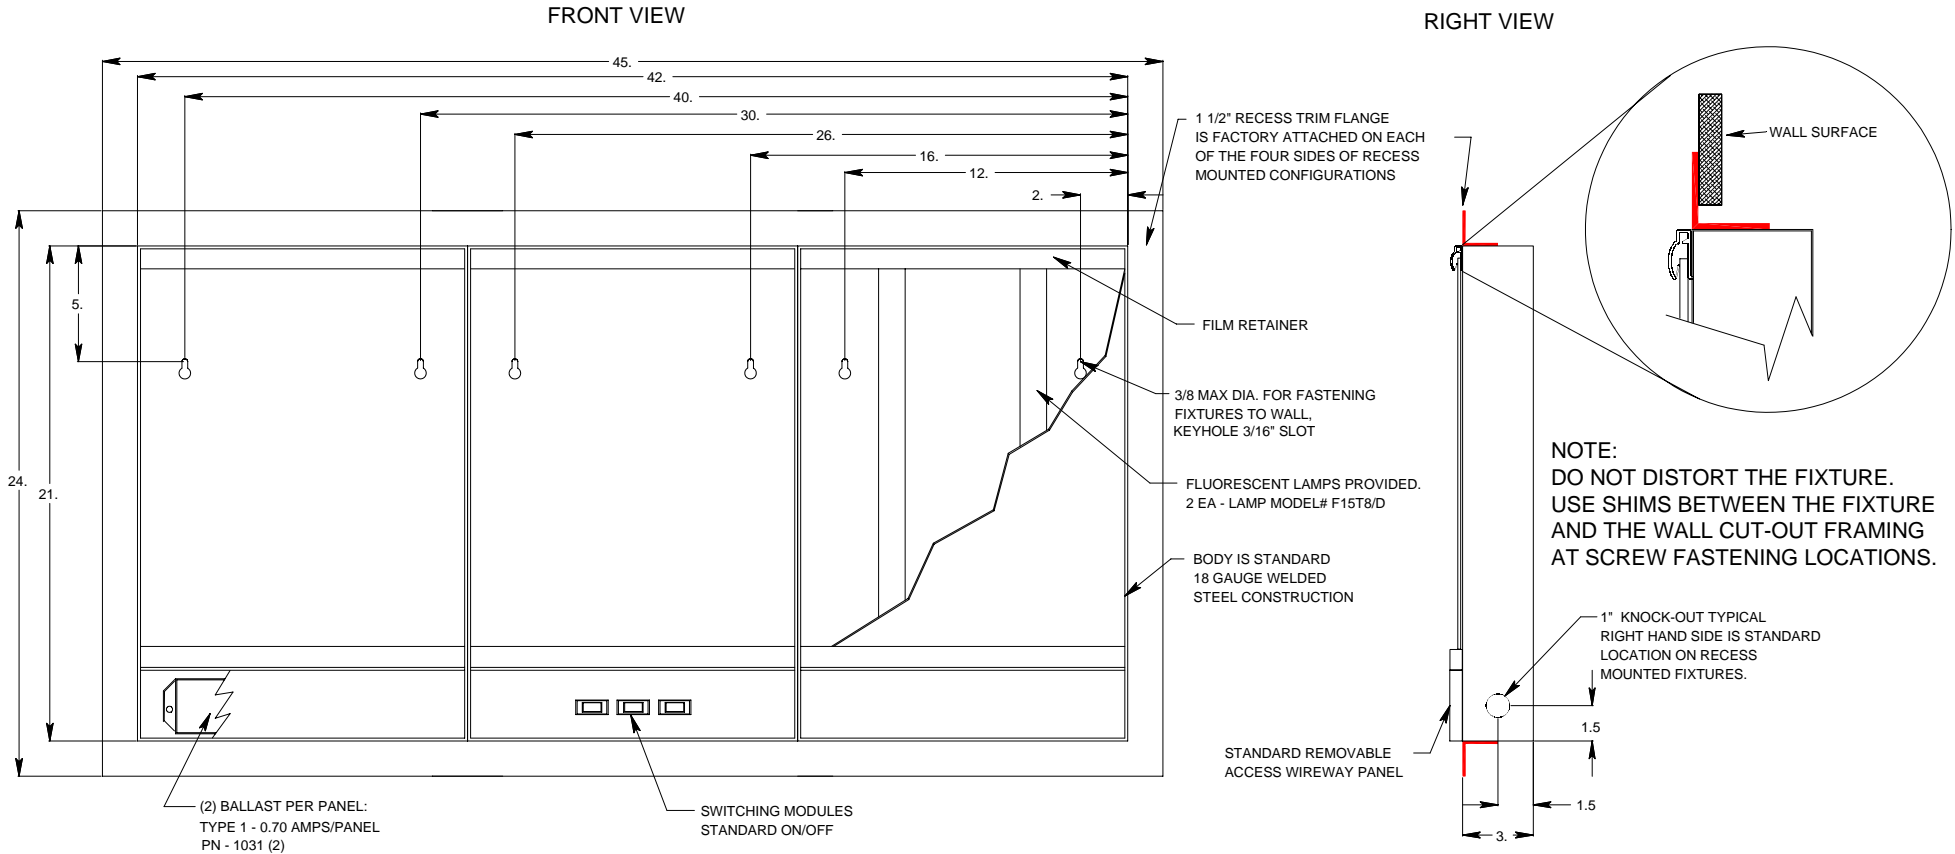

SERIES: MVP

MODEL NUMBER: VR203

DESCRIPTION: THREE PANEL, 2 LAMP, RECESS MOUNT CONFIGURATION

ROUGH IN CUT OUT DIMENSION: 42 3/4" X 21 3/4"

MAXANT TECHNOLOGIES, INC.
7540 CALDWELL AVE.
NILES, IL. 60714
(800) 307-4190