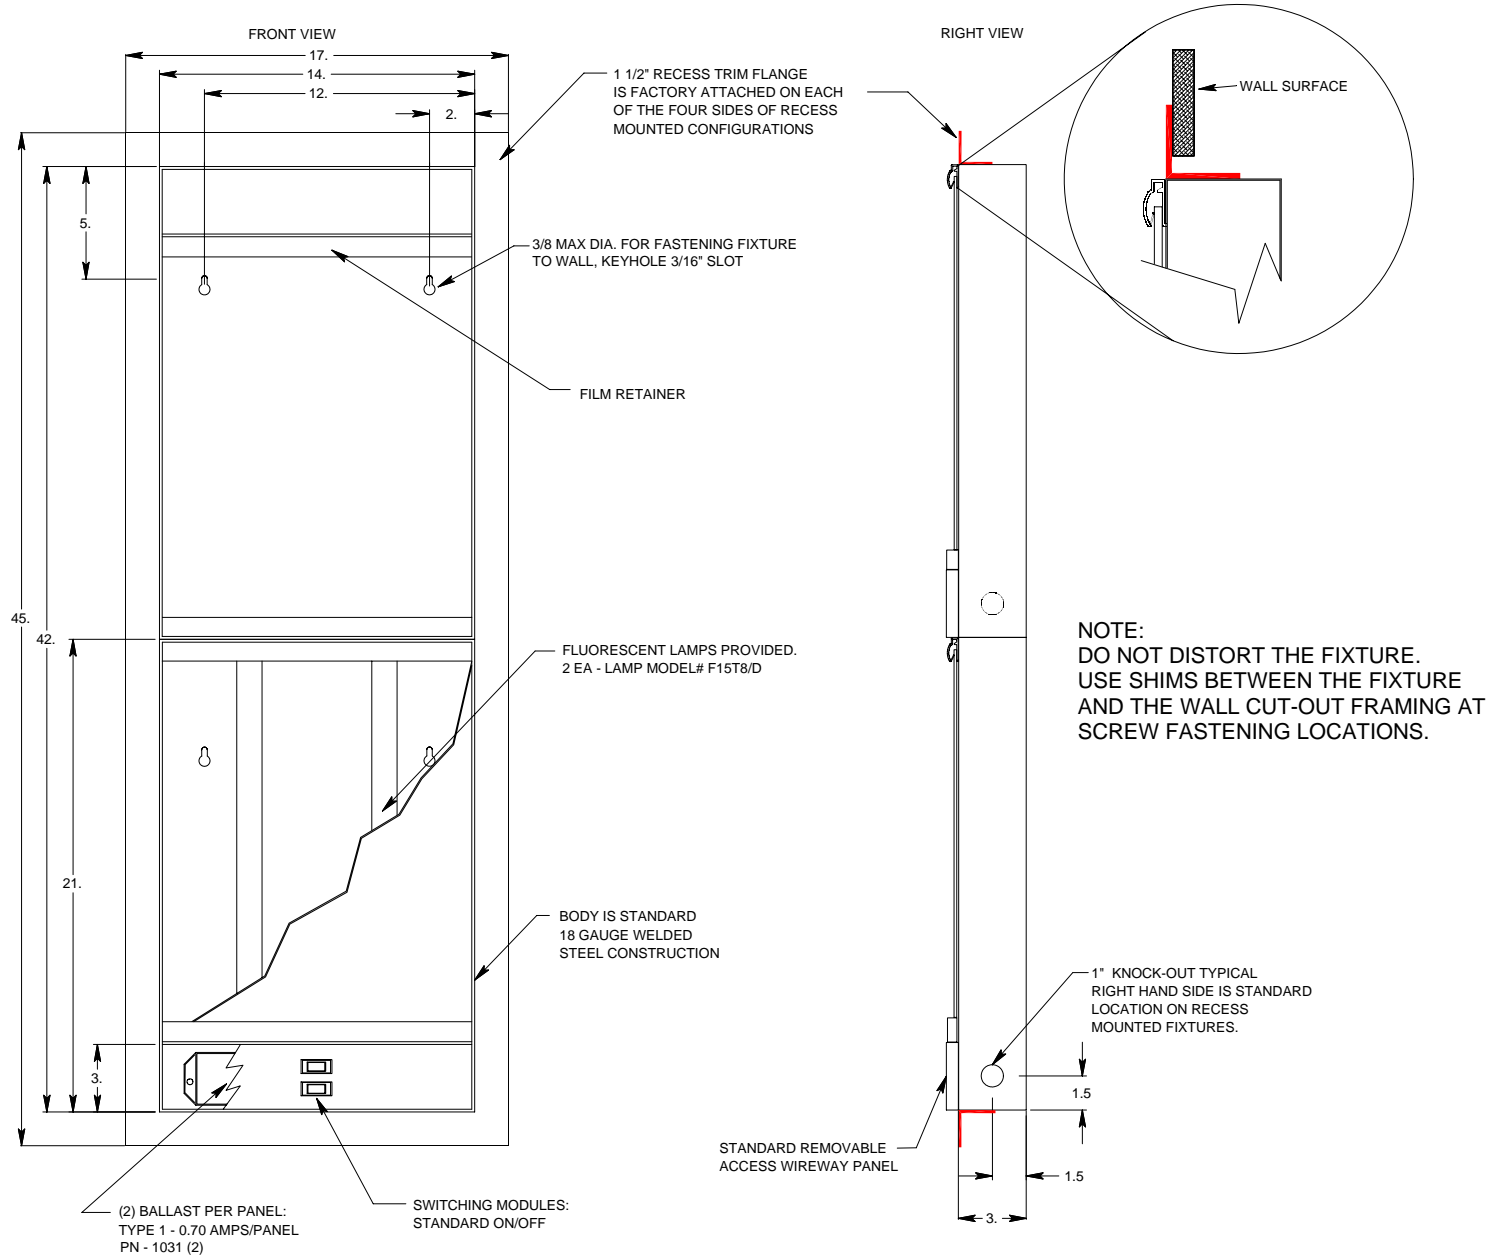

SERIES: MVP

MODEL NUMBER: VR211

DESCRIPTION: SINGLE PANEL OVER SINGLE PANEL, 2 LAMP, RECESS MOUNT CONFIGURATION

ROUGH IN CUT OUT DIMENSION: 14 3/4" X 42 3/4"