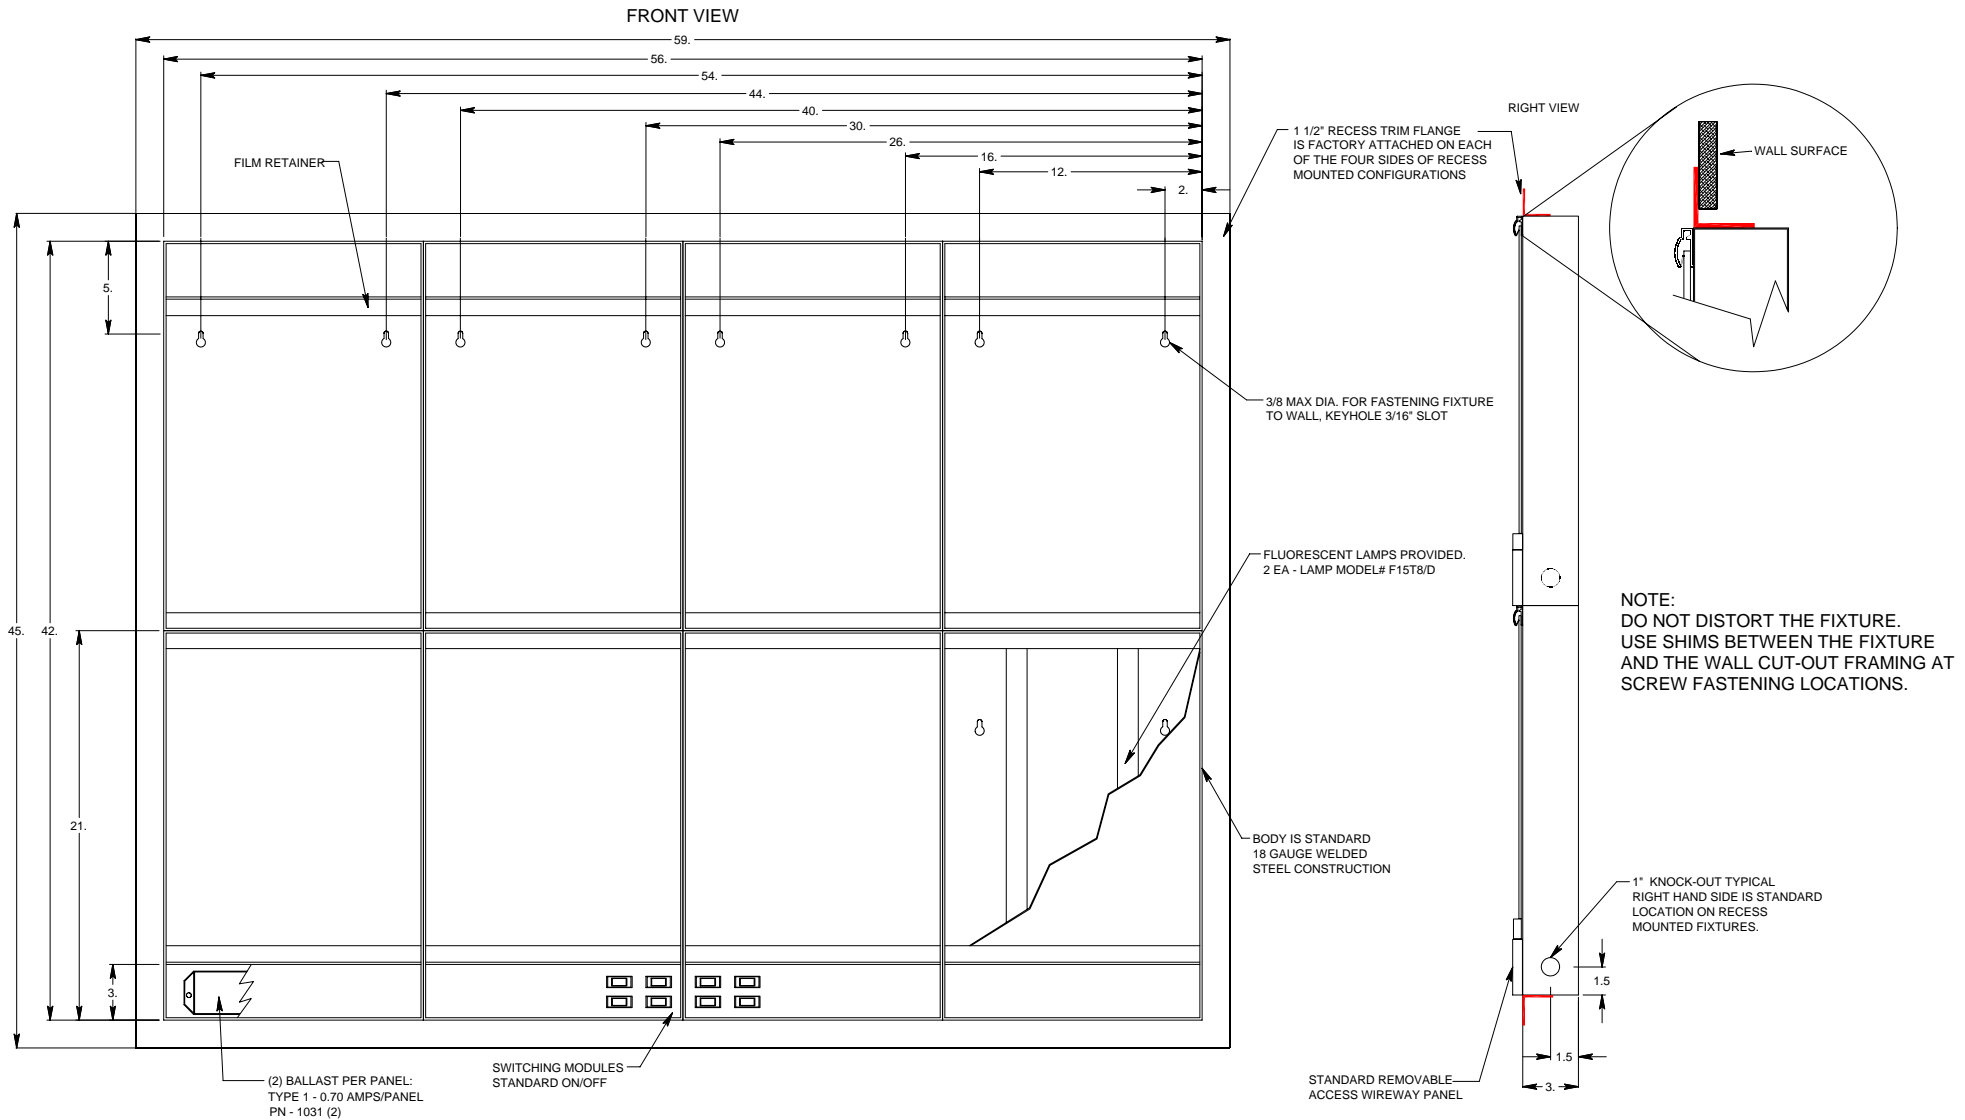

SERIES: MVP

MODEL NUMBER: VR244

DESCRIPTION: FOUR PANEL OVER FOUR PANEL, 2 LAMP, RECESS MOUNT CONFIGURATION

ROUGH IN CUT OUT DIMENSION: 56 3/4" X 42 3/4"

MAXANT TECHNOLOGIES, INC.
7540 CALDWELL AVE.
NILES, IL 60714
(800) 307-4190