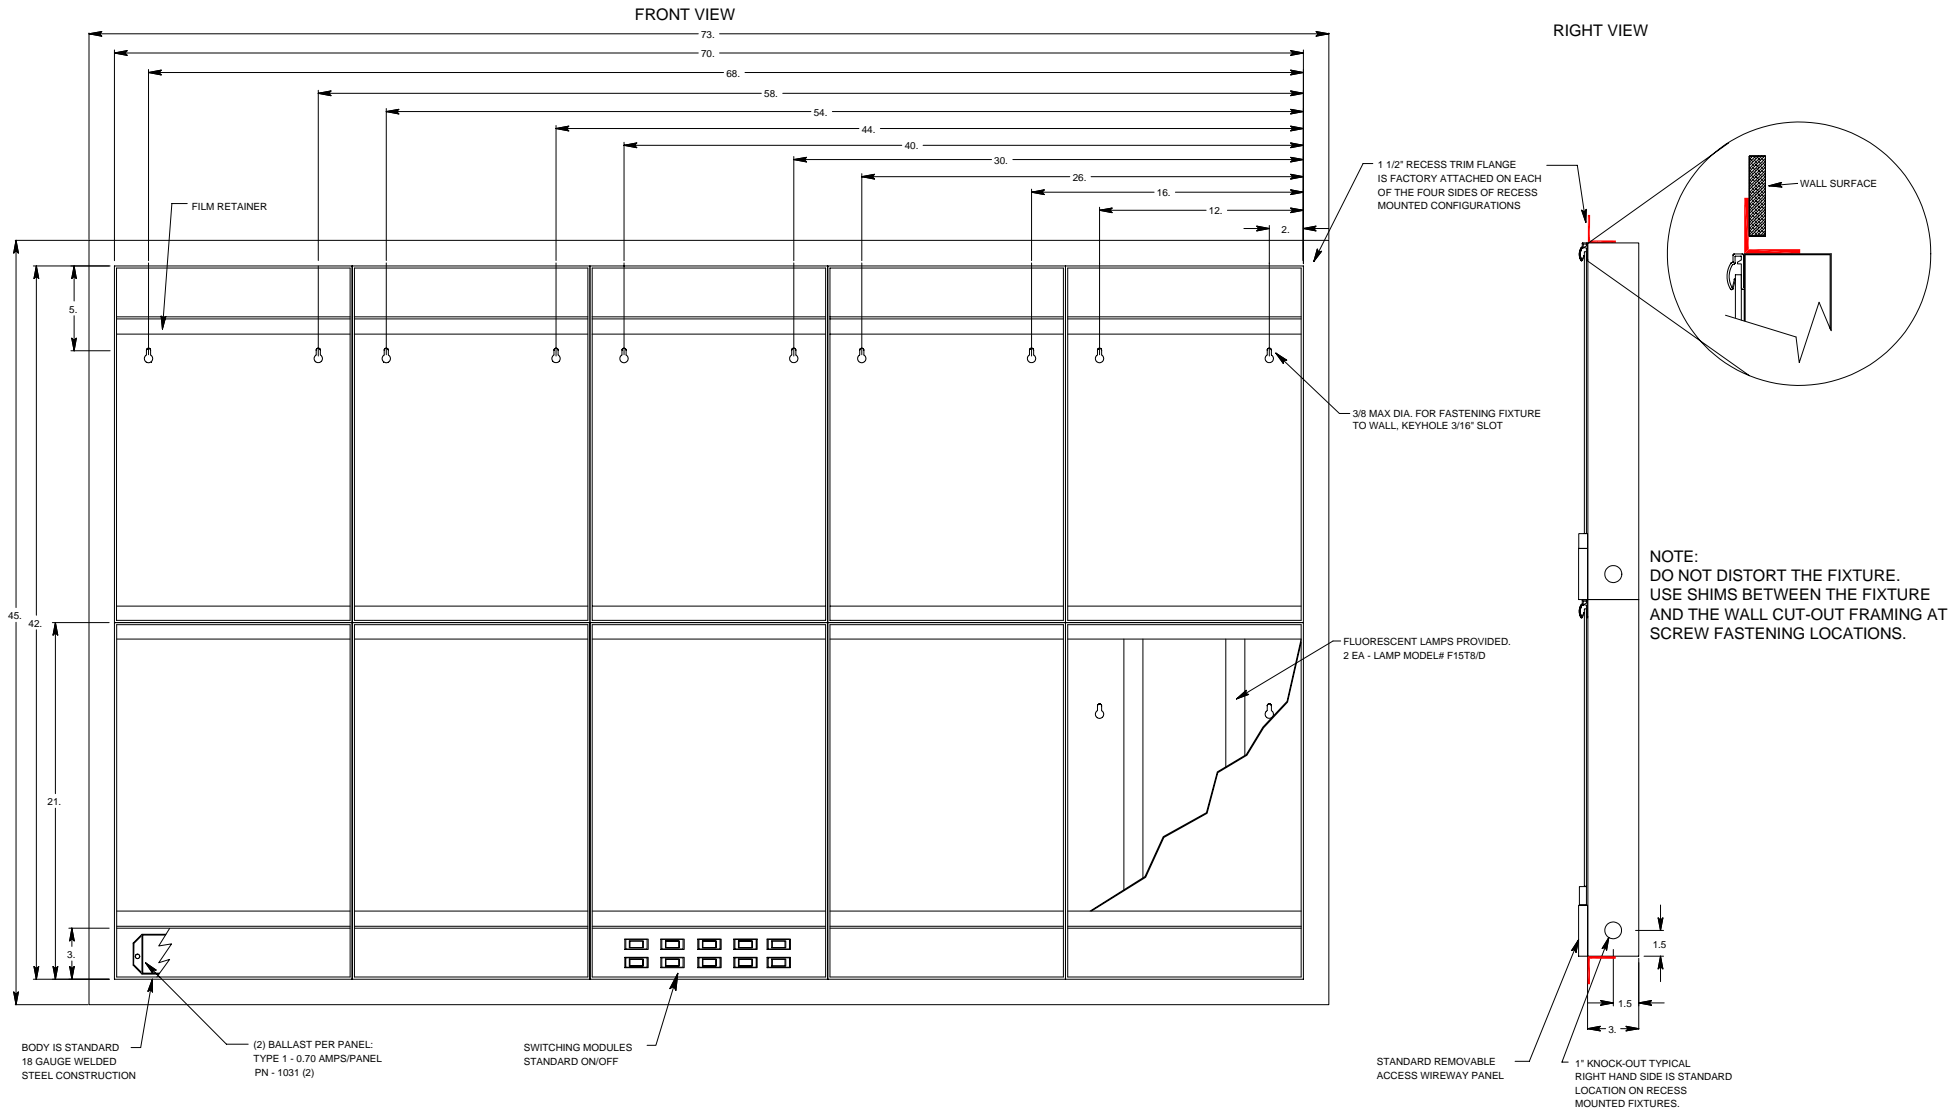

SERIES: MVP  
 MODEL NUMBER: VR255  
 DESCRIPTION: FIVE PANEL OVER FIVE PANEL, 2 LAMP, RECESS MOUNT CONFIGURATION

ROUGH IN CUT OUT DIMENSION: 70 3/4" X 42 3/4"