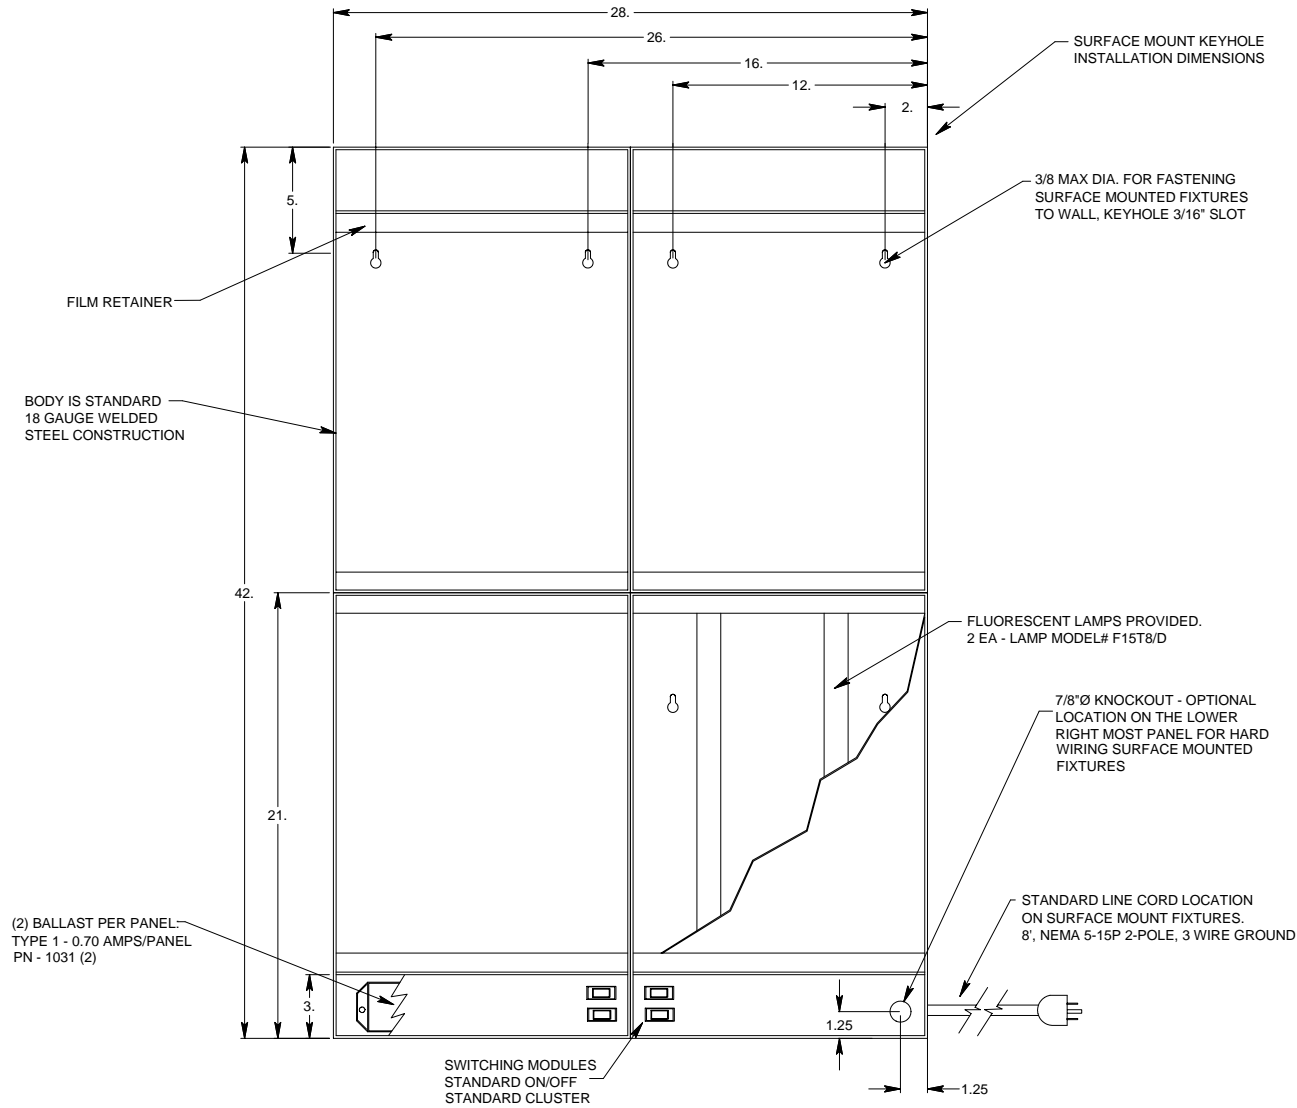

SERIES: MVP

MODEL NUMBER: VS222

DESCRIPTION: TWO PANEL OVER TWO PANEL, 2 LAMP, SURFACE MOUNT CONFIGURATION

FRONT VIEW

RIGHT VIEW