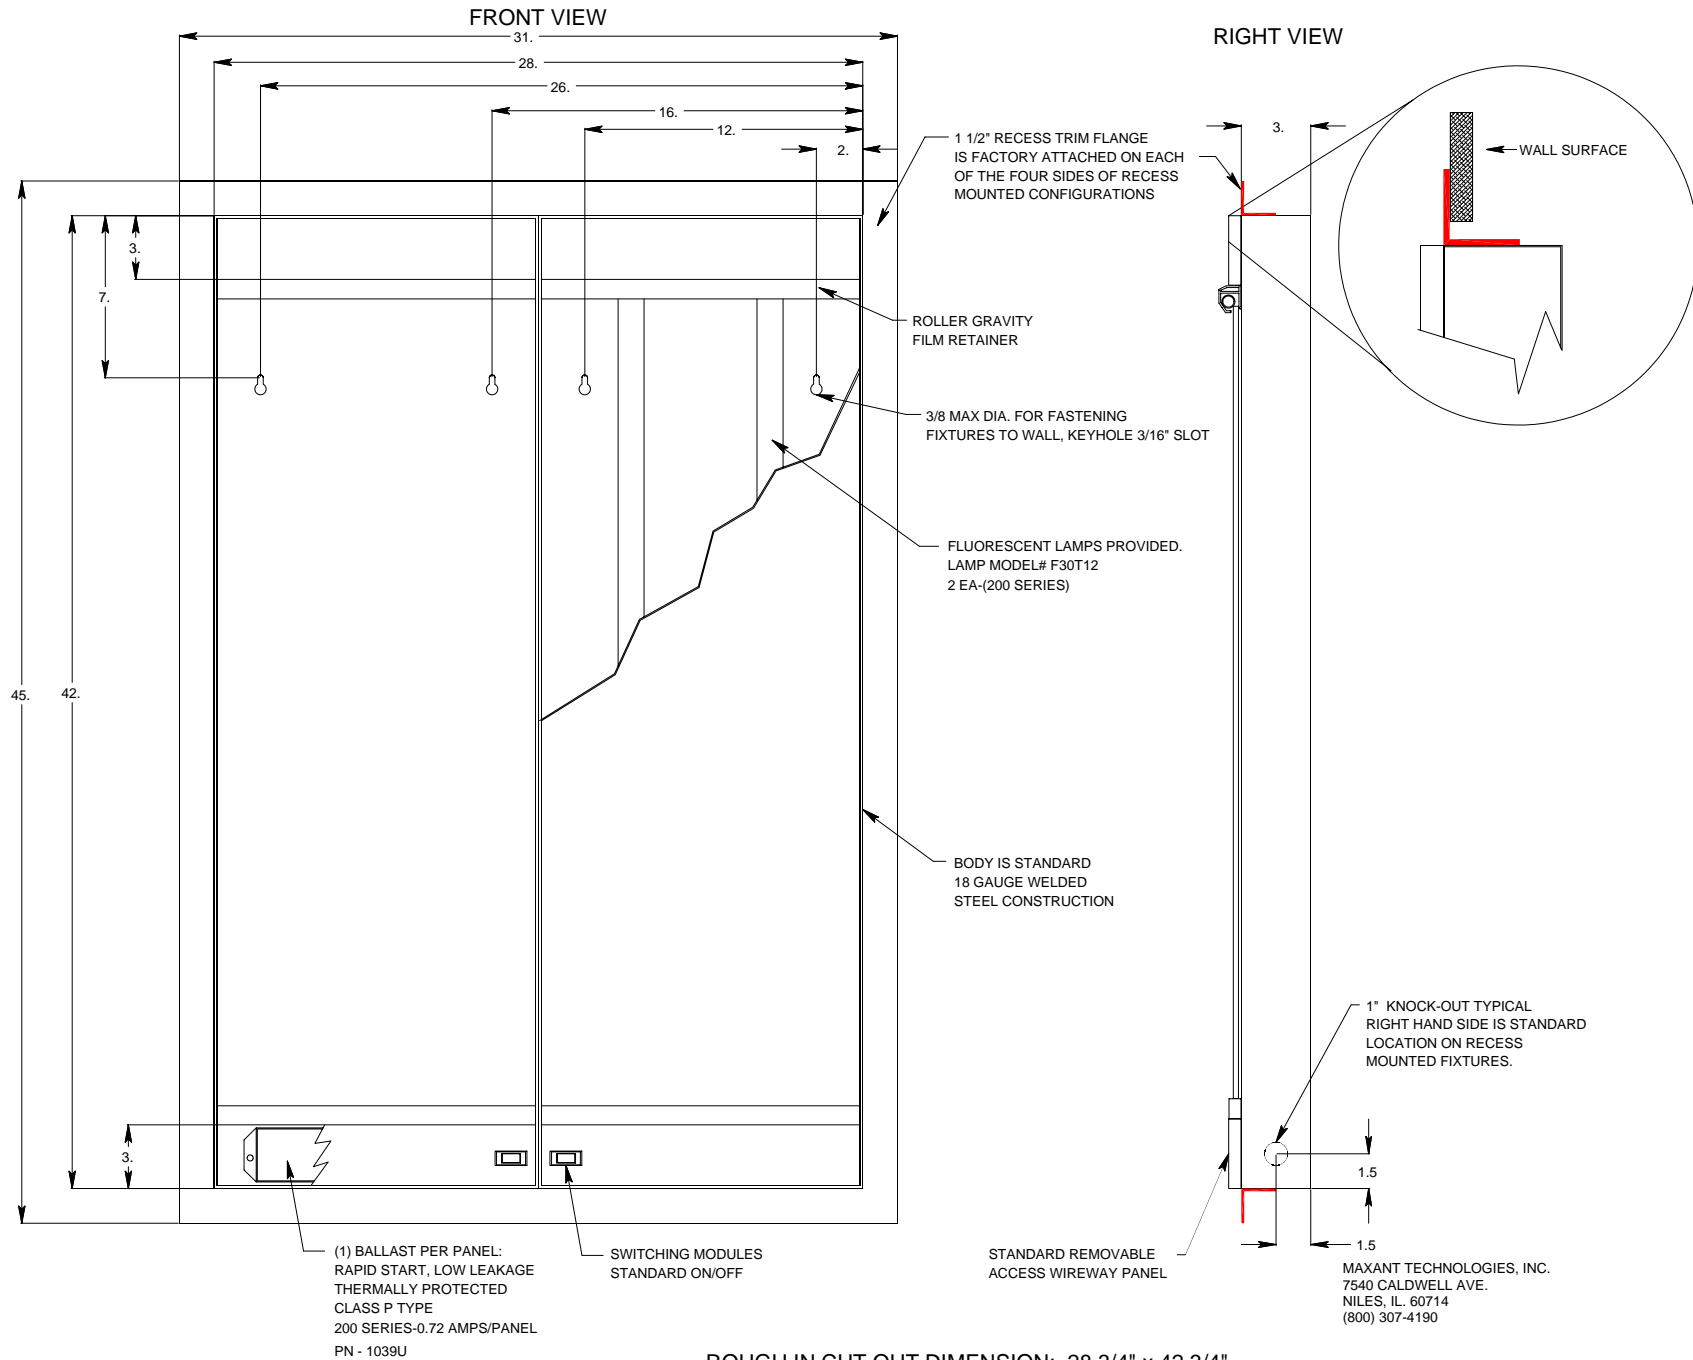

SERIES: SPINE

MODEL NUMBER: STR22

DESCRIPTION: TWO PANEL, 2 LAMP, RECESS MOUNT CONFIGURATION

ROUGH IN CUT OUT DIMENSION: 28 3/4" x 42 3/4"