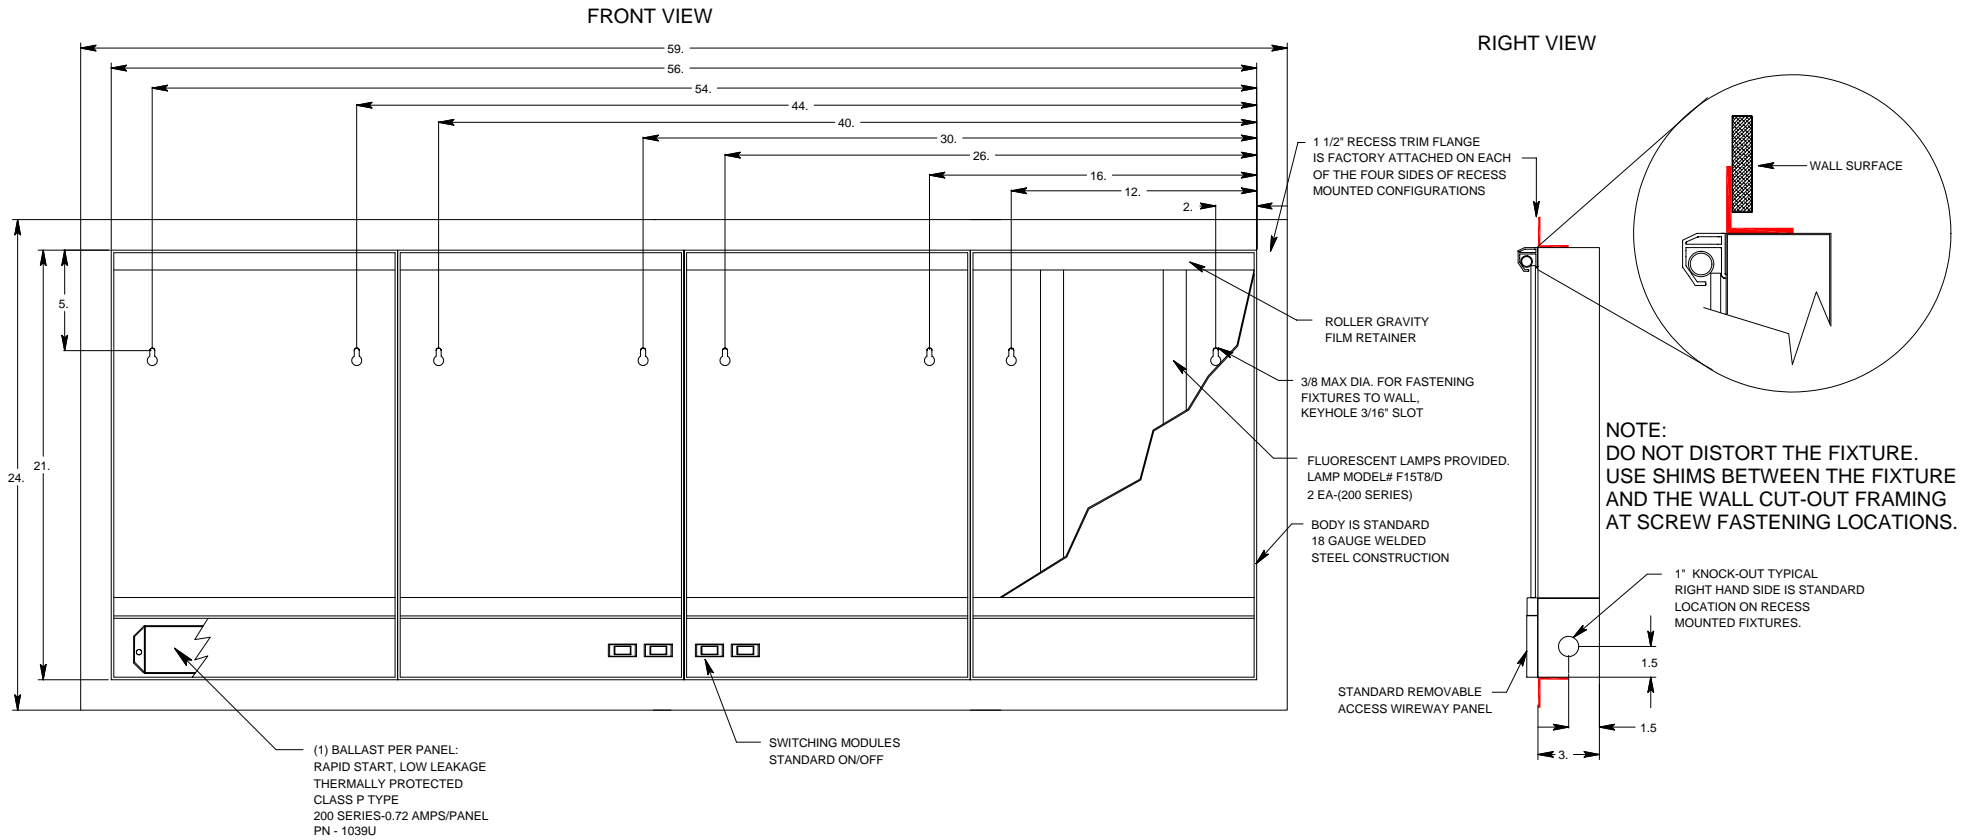

SERIES: TECHLINE

MODEL NUMBER: TR204

DESCRIPTION: FOUR PANEL, 2 LAMP, RECESS MOUNT CONFIGURATION

ROUGH IN CUT OUT DIMENSION: 56 3/4" X 21 3/4"