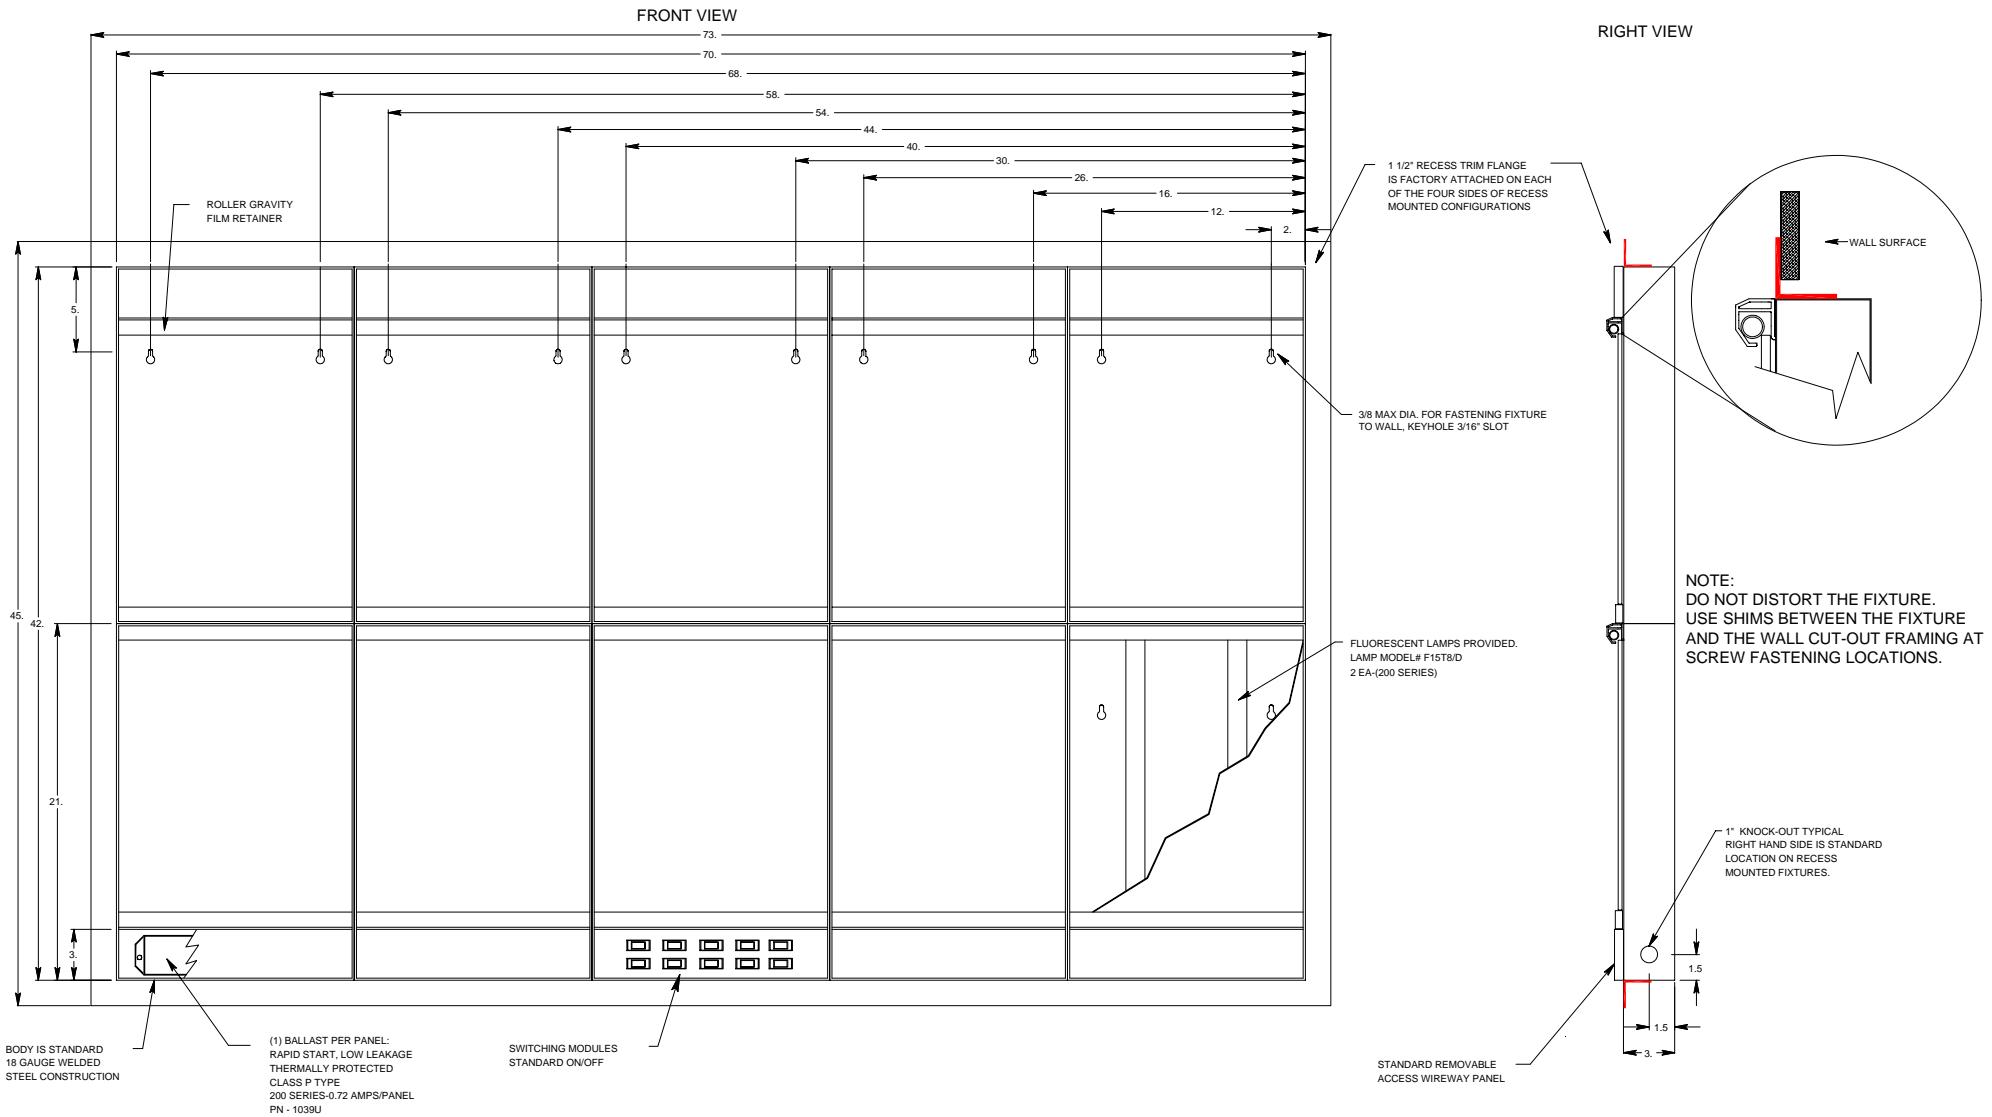

SERIES: TECHLINE

MODEL NUMBER: TR255

DESCRIPTION: FIVE PANEL OVER FIVE PANEL, 2 LAMP, RECESS MOUNT CONFIGURATION

ROUGH IN CUT OUT DIMENSION: 70 3/4" X 42 3/4"