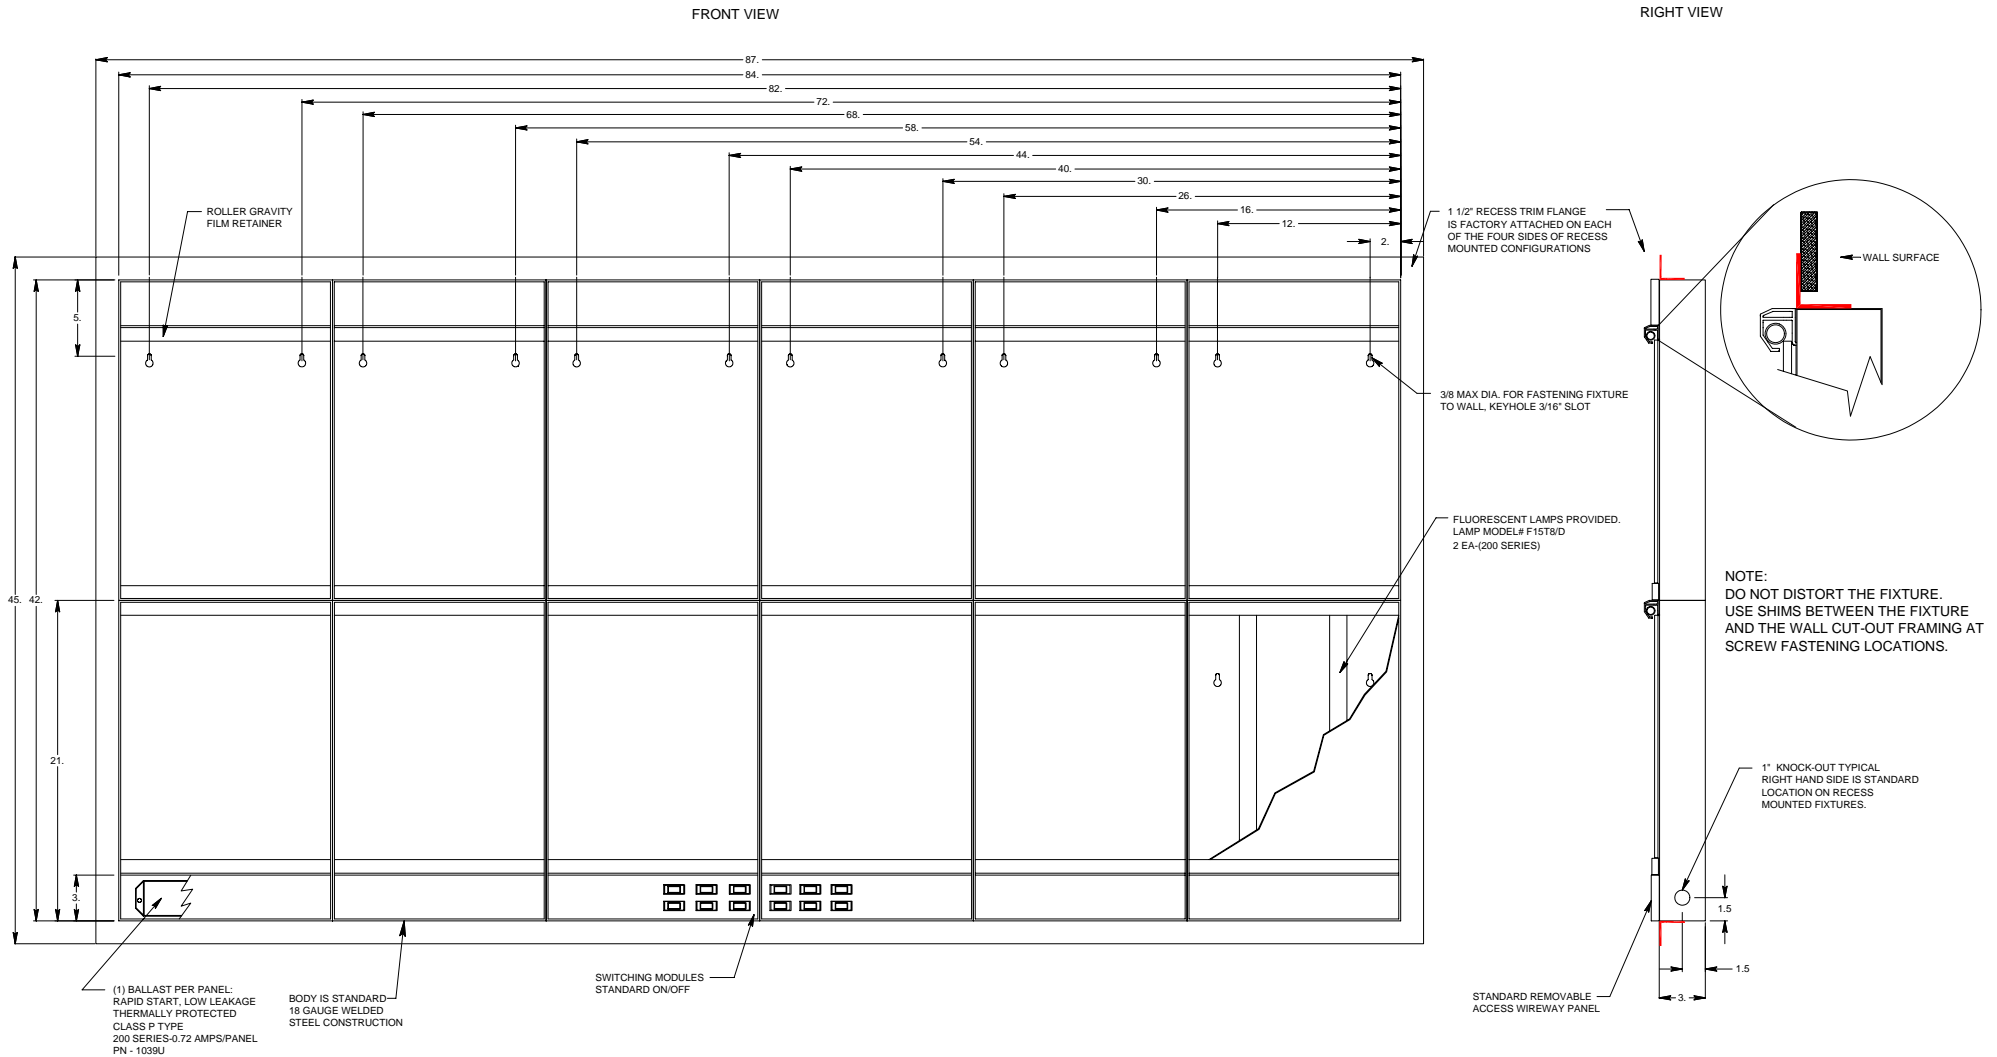

SERIES: TECHLINE  
 MODEL NUMBER: TR266  
 DESCRIPTION: SIX PANEL OVER SIX PANEL, 2 LAMP, RECESS MOUNT CONFIGURATION

ROUGH IN CUT OUT DIMENSION: 84 3/4" X 42 3/4"