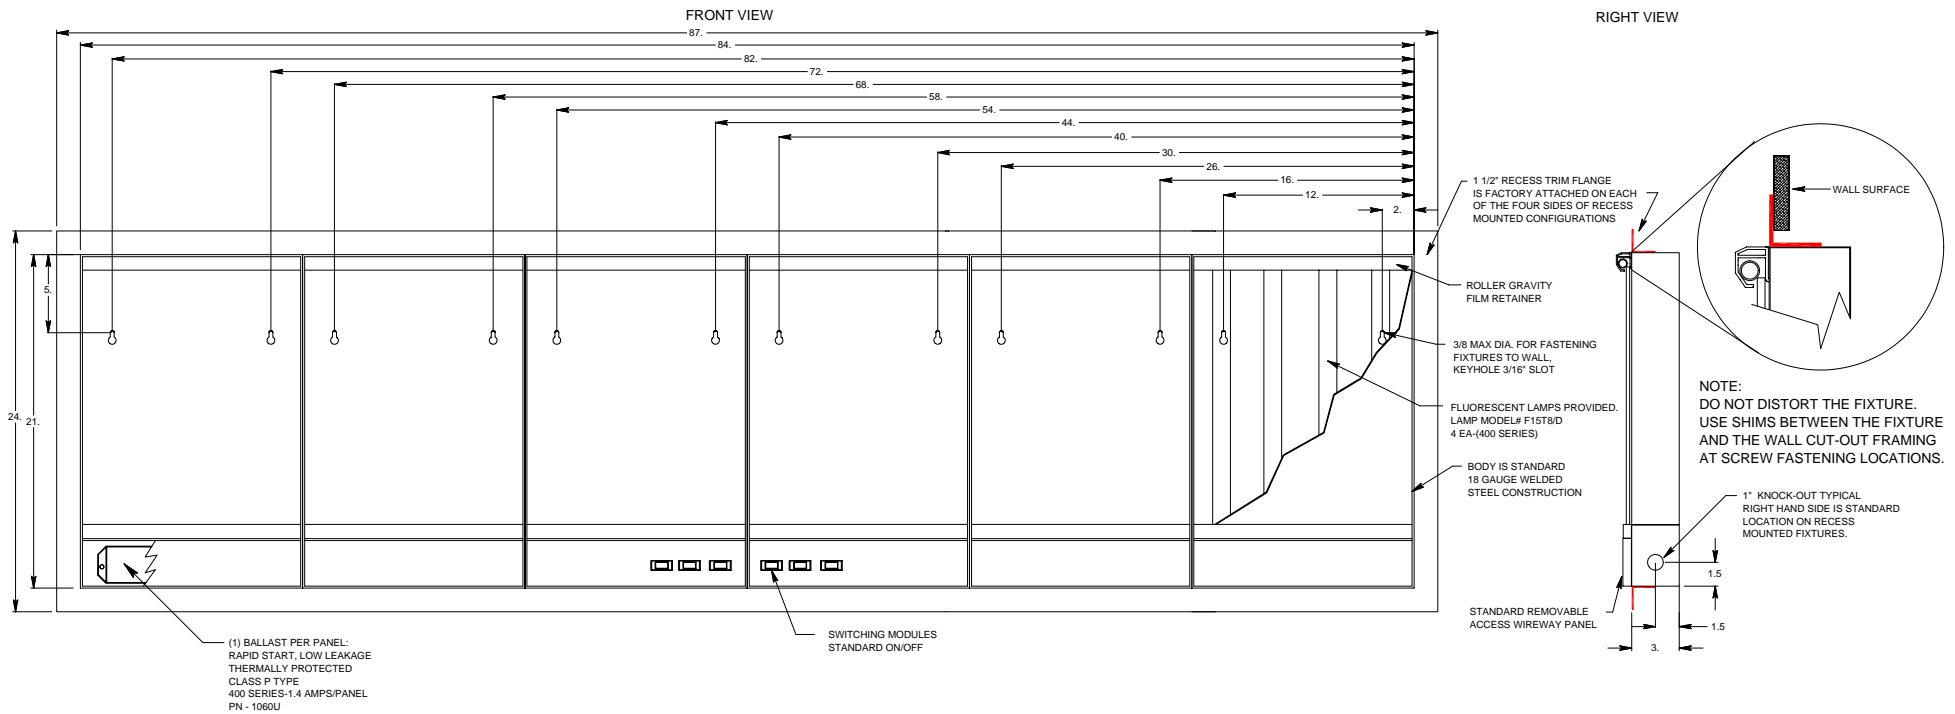

SERIES: TECHLINE
 MODEL NUMBER: TR406
 DESCRIPTION: SIX PANEL, 4 LAMP, RECESS MOUNT CONFIGURATION

ROUGH IN CUT OUT DIMENSION: 84 3/4" X 21 3/4"