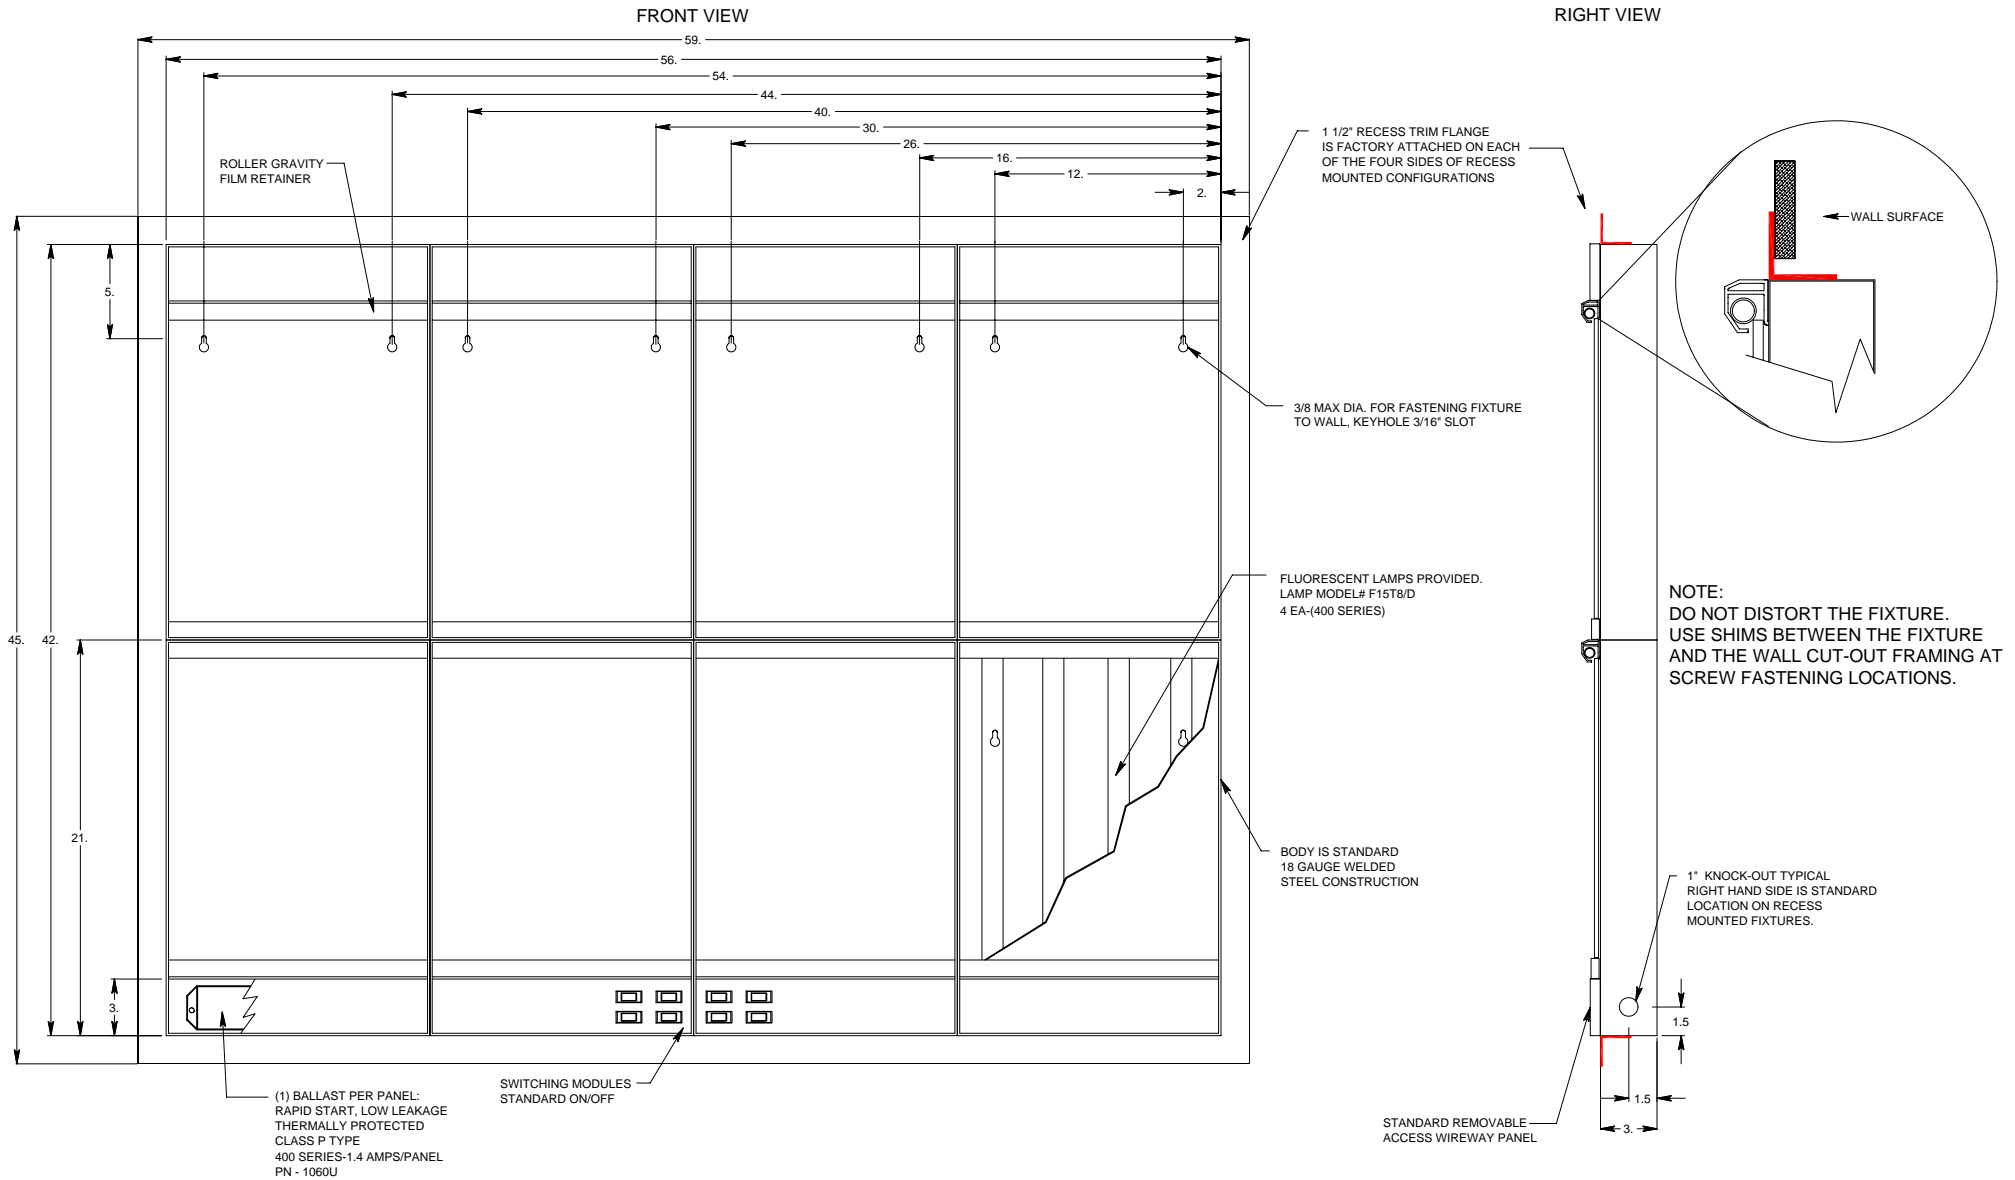

SERIES: TECHLINE
 MODEL NUMBER: TR444
 DESCRIPTION: FOUR PANEL OVER FOUR PANEL, 4 LAMP, RECESS MOUNT CONFIGURATION

ROUGH IN CUT OUT DIMENSION: 56 3/4" X 42 3/4"