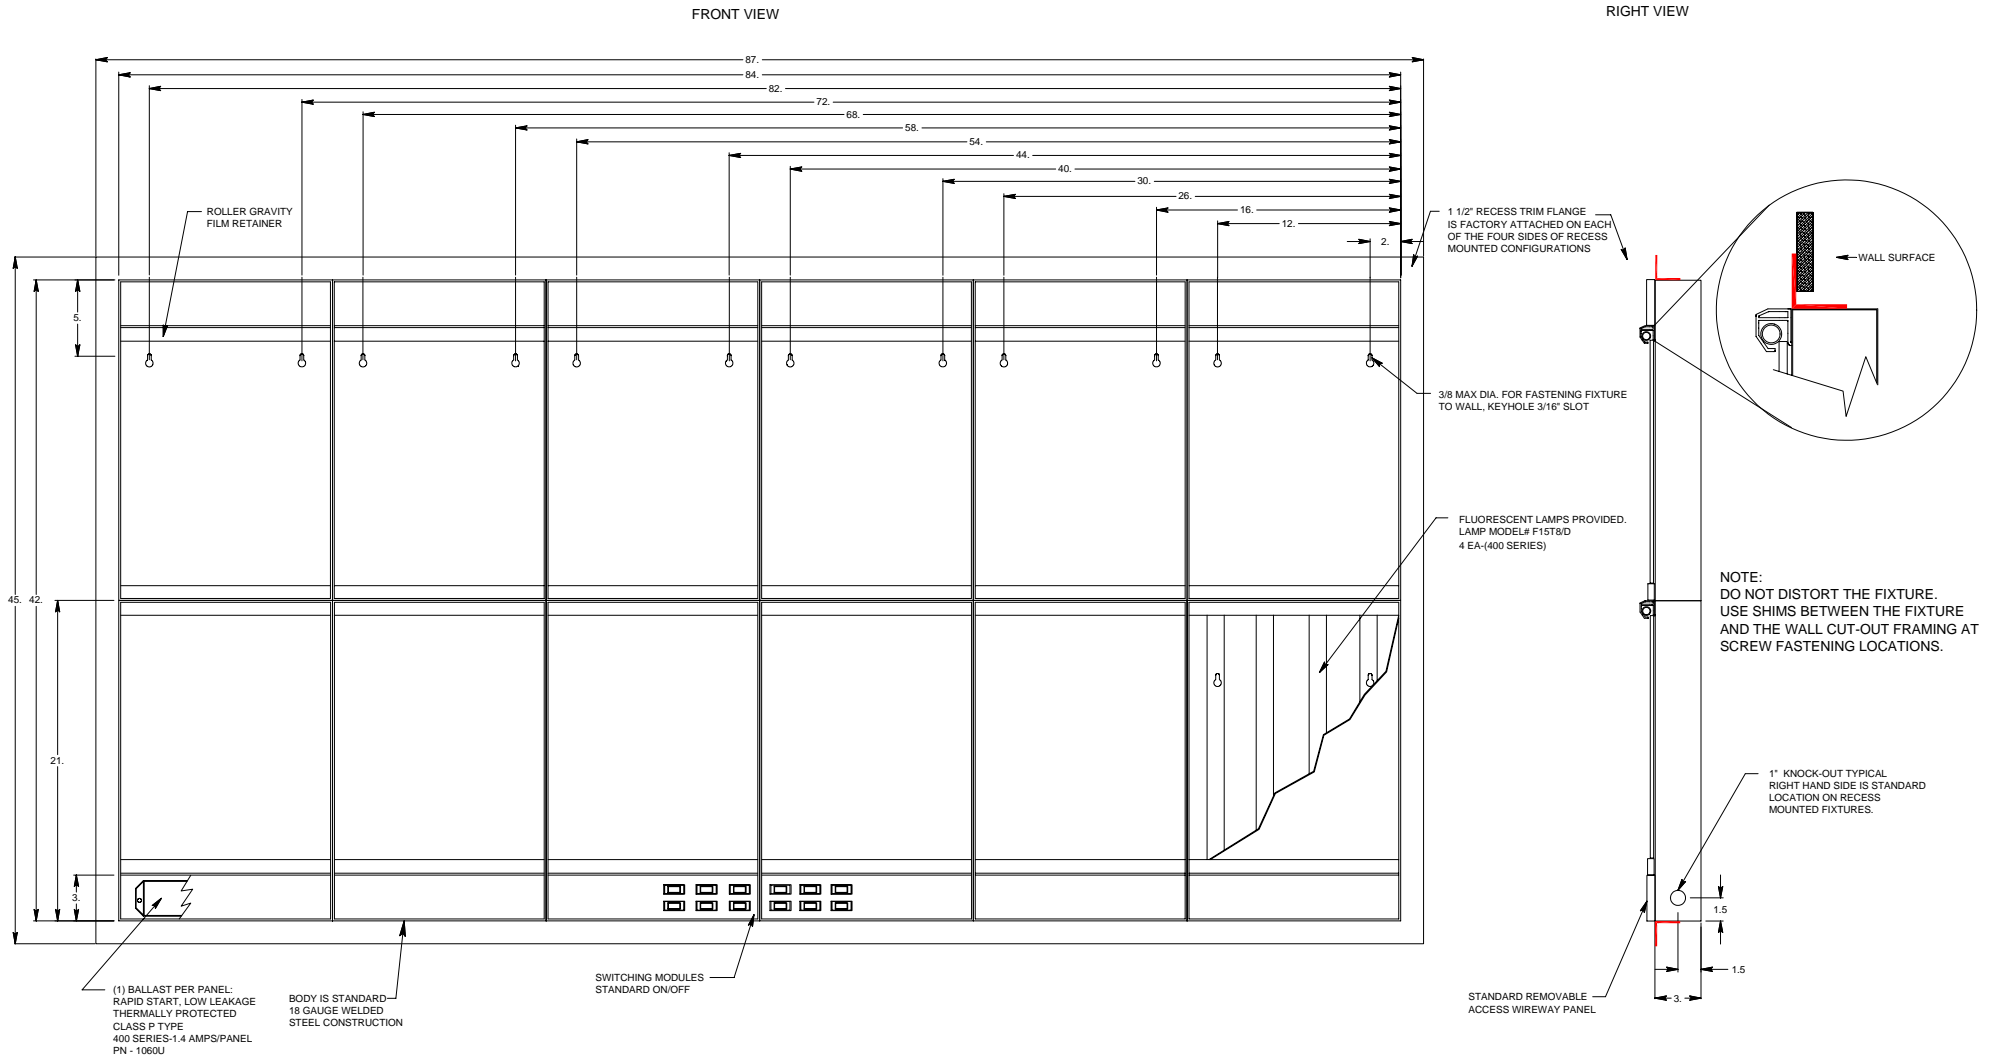

SERIES: TECHLINE  
 MODEL NUMBER: TR466  
 DESCRIPTION: SIX PANEL OVER SIX PANEL, 4 LAMP, RECESS MOUNT CONFIGURATION

ROUGH IN CUT OUT DIMENSION: 84 3/4" X 42 3/4"