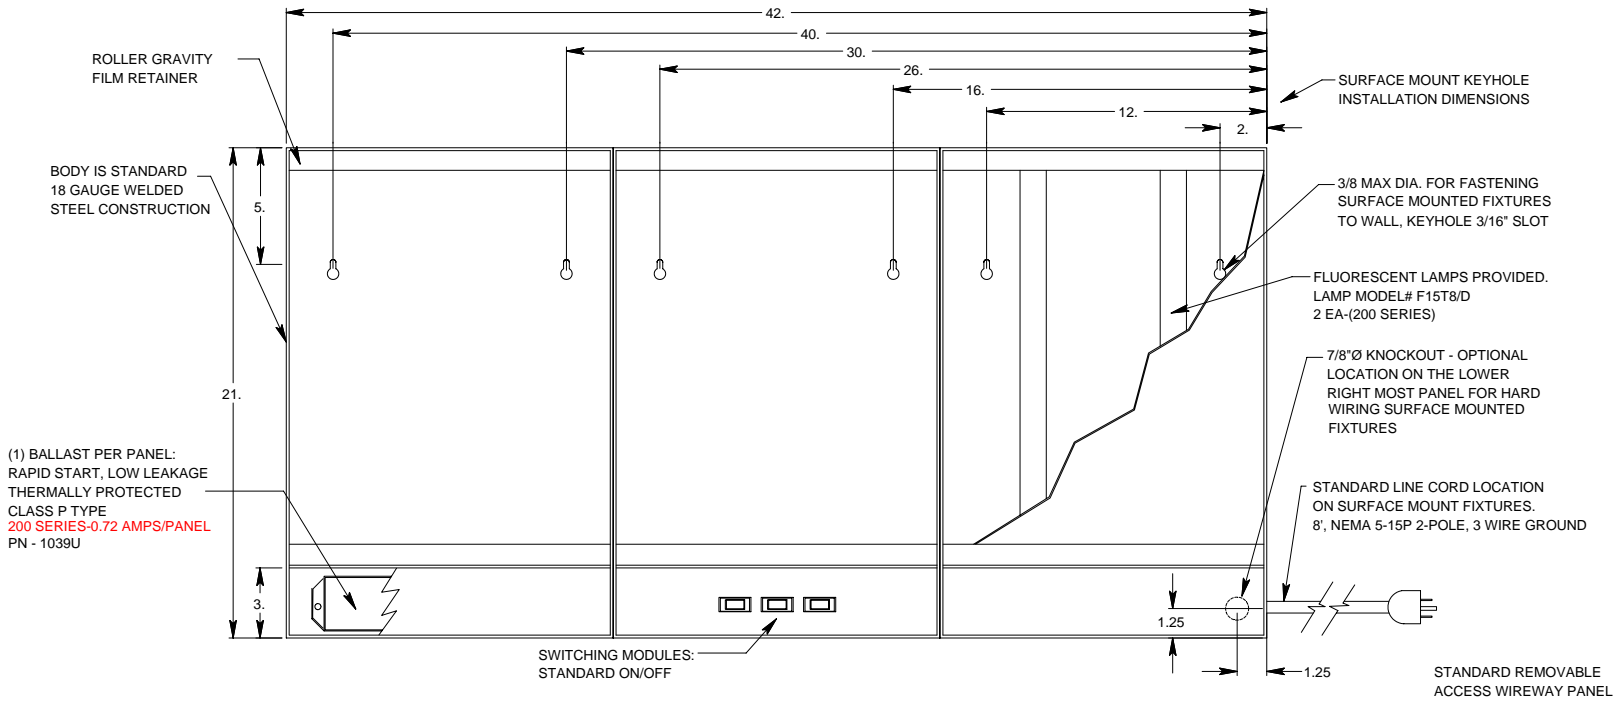

SERIES: TECHLINE

MODEL NUMBER: TS203

DESCRIPTION: THREE PANEL, 2 LAMP, SURFACE MOUNT CONFIGURATION

FRONT VIEW

RIGHT SIDE