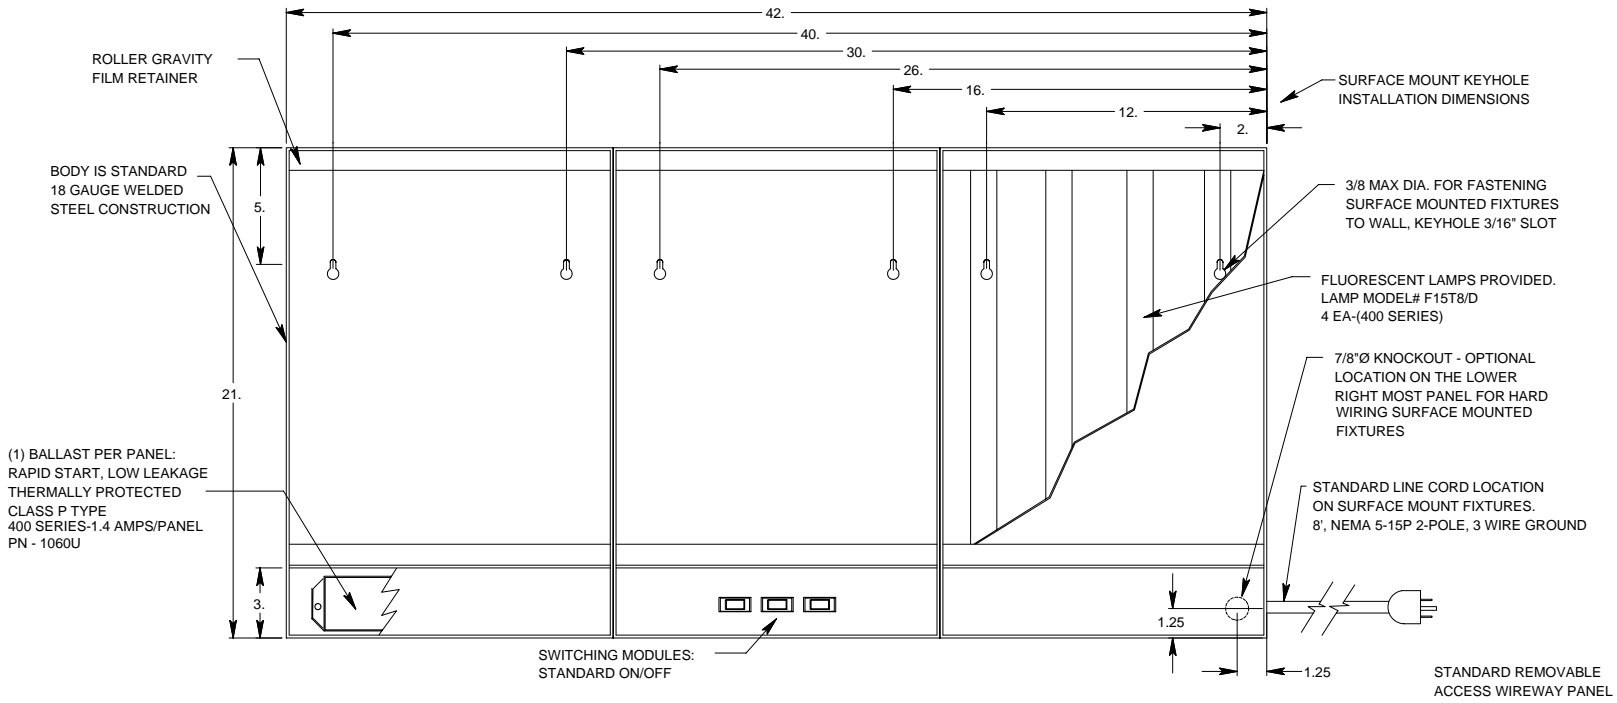

SERIES: TECHLINE

MODEL NUMBER: TS403

DESCRIPTION: THREE PANEL, 4 LAMP, SURFACE MOUNT CONFIGURATION

FRONT VIEW

RIGHT SIDE